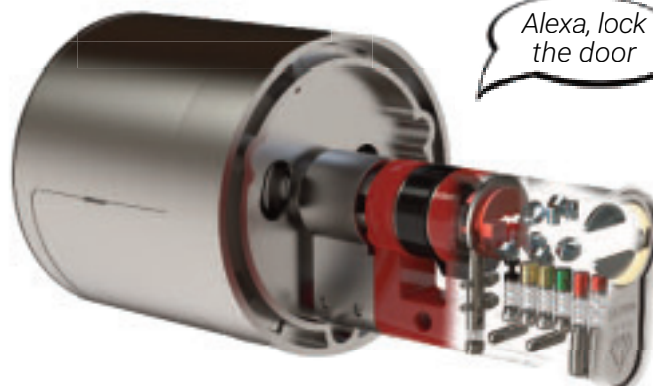

Antique Pewter

* Rose Gold finish only available on Sweet range of hardware

** Hardex colours only available on Balmoral handles

ULTION SMART

Controlling your door locks from your smartphone, your watch, by voice command as well as a real key is clever. Combining this with Kitemarked Police approved security and a £2000 security guarantee is smart. Ultion SMART.

Easy to use

Fit and complete setup in a matter of minutes.

Real keys

Extra peace of mind with 3 physical keys.

Send guest keys by phone

Easily issue temporary or permanent access via the free app.

Voice control

Operate via Alexa and Siri.

Siri, lock the door

Alexa, lock the door

Stylishly suited with Sweet.

The Sweet handle option will seamlessly suite your door handle with a full range of door furniture.

-  Weather tested to 32x standard
-  Award-winning edgeless design
-  No external electronics
-  Choice of 6 external colours
-  Easy to replace batteries