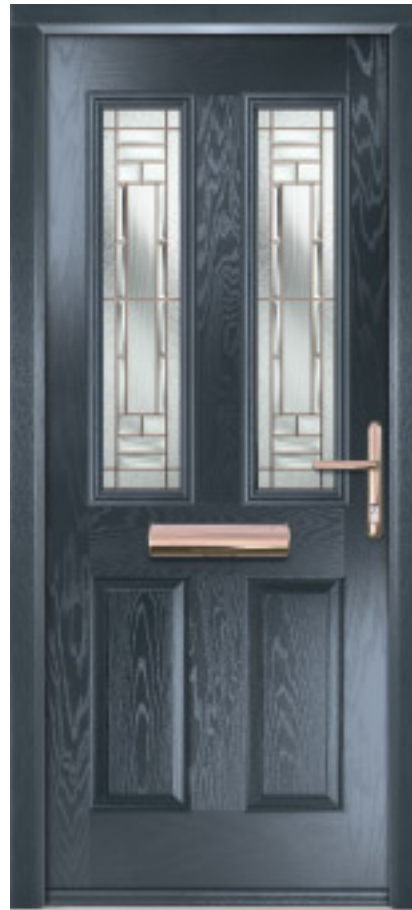

SECURITY AS STANDARD

As standard, Entrance® composite doors come complete with an impressive range of high security features.

Manufactured in Germany, our multipoint locking system features two compressing security hooks and a central deadbolt to provide high levels of both security and weather performance. To further enhance this security your home will be protected by the industry leading Brisant Ultion 3 star Security Cylinder.

With an extensive range of handle colours and complimentary door furniture including knockers and letterplates you can dress your door to meet your desires.

SAPPHIRE 2 | ROSE GOLD FINISH