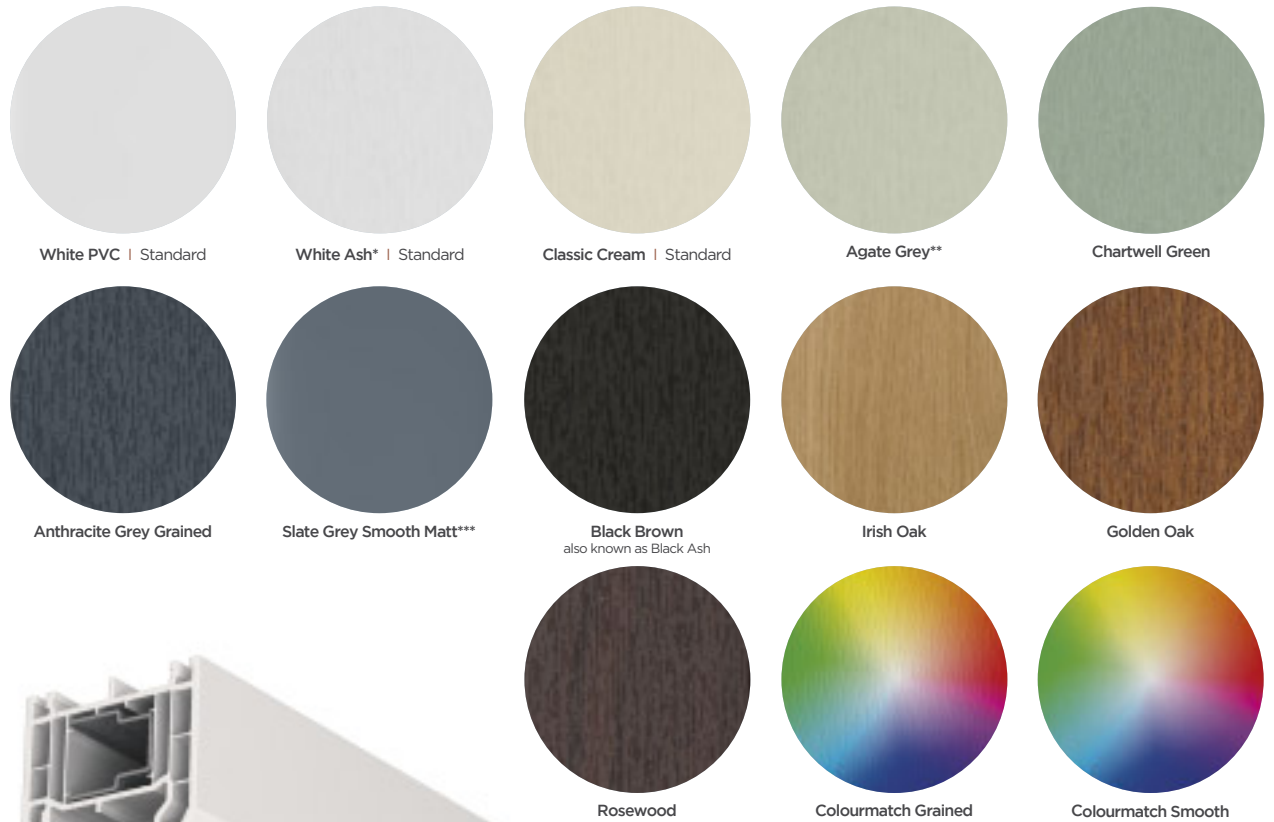

Premium Door Colours*

A limited range of colours which are factory finished, intended on tying in with a smooth White PVC or Foiled frame of the same named colour. Due to the different materials used on the door and frame they will not be an exact match but compliment each other.

Painted Door Colours

Our hand painted finishes give our customers a wide choice of colours in both grained or textured finishes (see door collections for more information), with carefully chosen colours based on current trends. We love when homeowners make a grand Entrance by adding a Colourmatched frame where we paint the frame at the same time as the door. To ensure colour match it is best to choose the same finish on your frame as the door by picking a Colourmatch Grained with a door that contains the Oak grain detail or a Colourmatch Smooth with our smooth contemporary doors.

*All door styles may not be available in 'Standard' or 'Premium' due to availability however the door can be painted to the closest RAL of the standard colour

STANDARD COLOURS

WOODGRAIN COLOURS

PAINTED RAL & RENOLIT COLOURS

PROFILE COLOUR OPTIONS

At Entrance® we offer a wide selection of profile colour options along with the option of Ovolo for the traditional sculptured look or Chamfered for a more modern, clean look of frame styles.