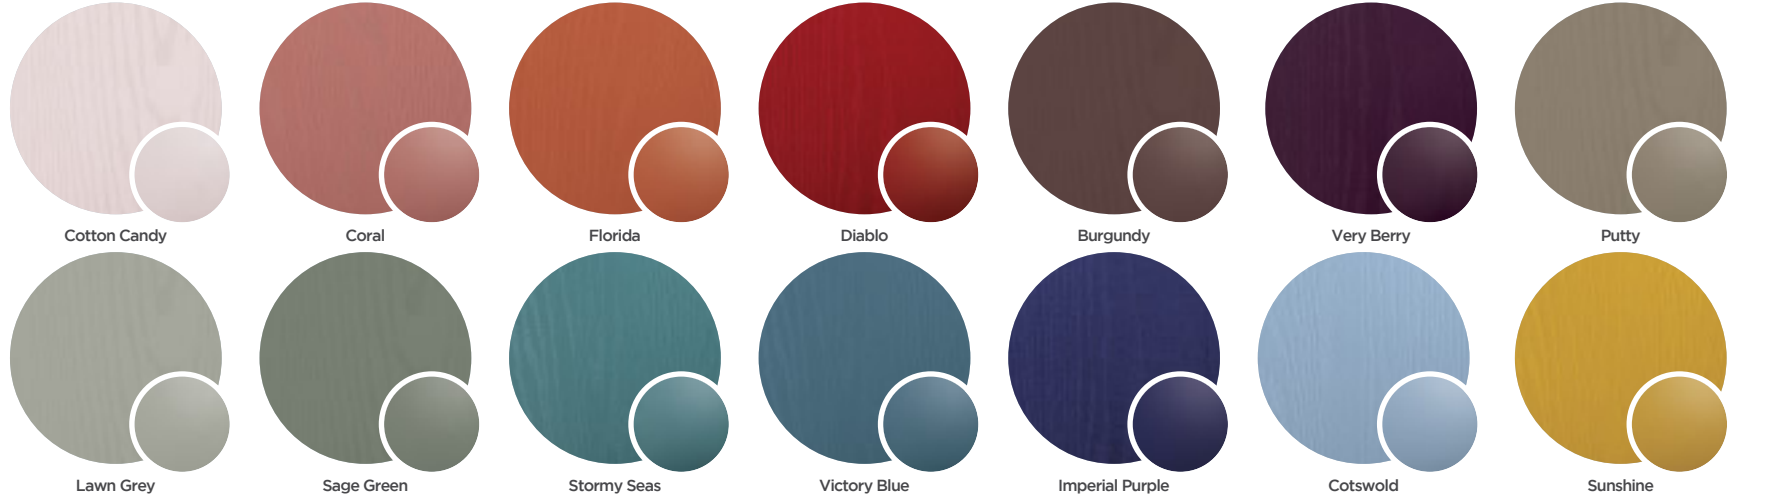

EXCLUSIVE PAINT COLOURS

All of our Standard and Painted colours are available on grained or smooth doors*

*Special Stains are not available on Smooth doors or Colourmatch Grained frame | *All door styles may not be available in 'Standard' due to availability however the door can be painted to the closest RAL of the standard colour | **Premium colours come in already extruded as the specified colour not requiring painting. This is not possible when colourmatch frame has been chosen or on certain door designs | ***Available as a premium finish in some door designs, check our door builder for availability | Colours are for visual representation only, printing practices may cause colour variation.