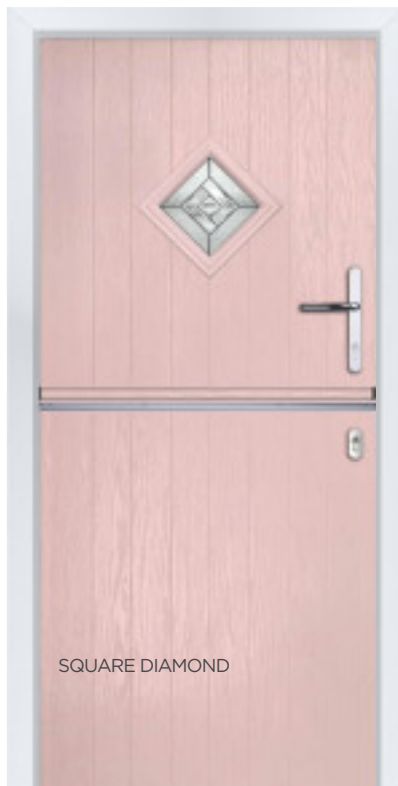

SQUARE DIAMOND