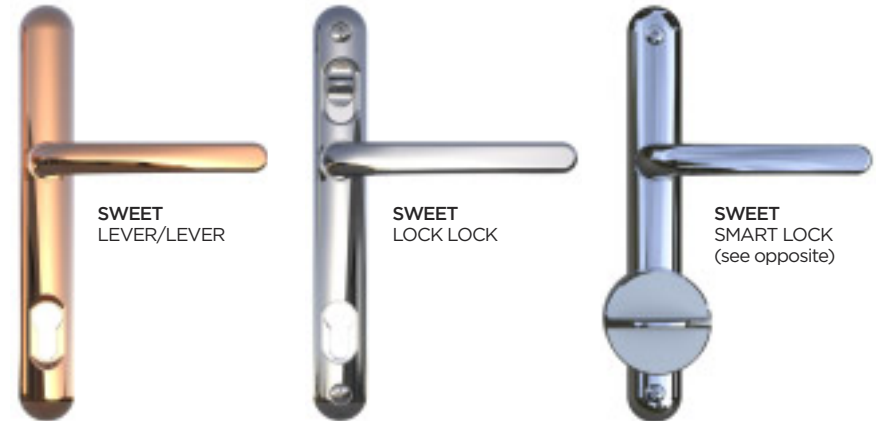

Xenon

Titanium

SECURITY AS STANDARD

As standard, Entrance® composite doors come complete with an impressive range of high security features.

Manufactured in Germany, our multipoint locking system features two compressing security hooks and a central deadbolt to provide high levels of both security and weather performance. To further enhance this security your home will be protected by the industry leading Brisant Ultion 3 star Security Cylinder.

With an extensive range of handle colours and complimentary door furniture including knockers and letterplates you can dress your door to meet your desires.

SAPPHIRE 2 | ROSE GOLD FINISH

BALMORAL LEVER/LEVER

BALMORAL PAD/LEVER

HERITAGE LEVER/LEVER

For more handle options, please visit: www.entranceway.co.uk

SWEET LEVER/LEVER

SWEET LOCK LOCK

SWEET SMART LOCK (see opposite)

FINISHES

White

Antique Pewter

* Rose Gold finish only available on Sweet range of hardware

** Hardex colours only available on Balmoral handles

ULTION SMART

Controlling your door locks from your smartphone, your watch, by voice command as well as a real key is clever. Combining this with Kitemarked Police approved security and a £2000 security guarantee is smart. Ultion SMART.