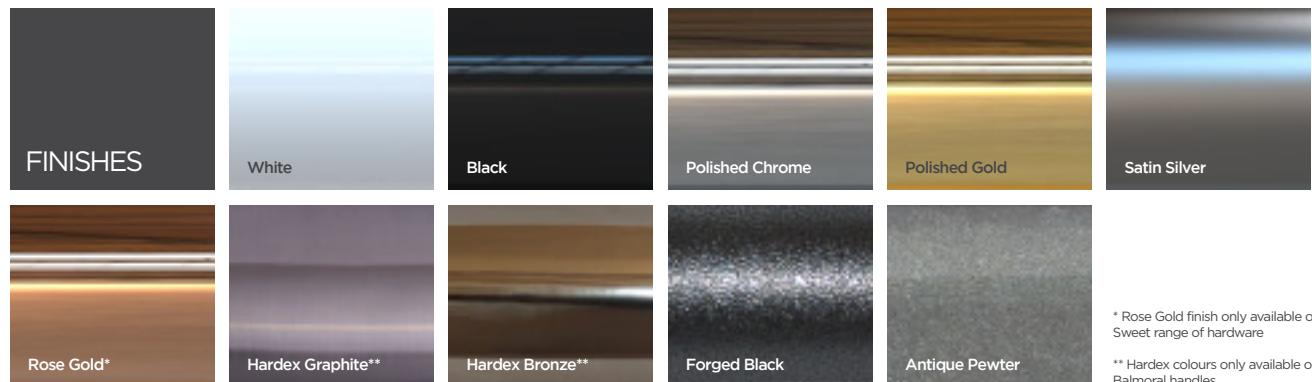

BALMORAL PAD/LEVER

HERITAGE LEVER/LEVER

For more handle options, please visit: www.entranceway.co.uk

SWEET LEVER/LEVER

SWEET LOCK LOCK

SWEET SMART LOCK (see opposite)

FINISHES

White

Black

Polished Chrome

Polished Gold

Satin Silver

Rose Gold*

Hardex Graphite**

Hardex Bronze**

Forged Black