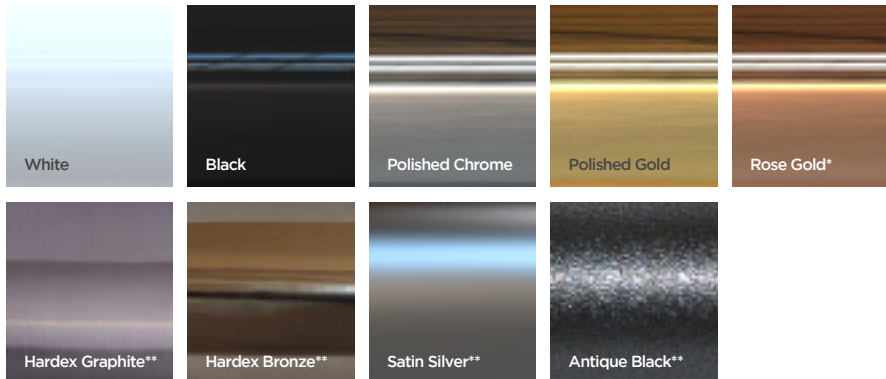

STANDARD
CYLINDER PULL

* Available on Sweet range only ** Available on Standard range only