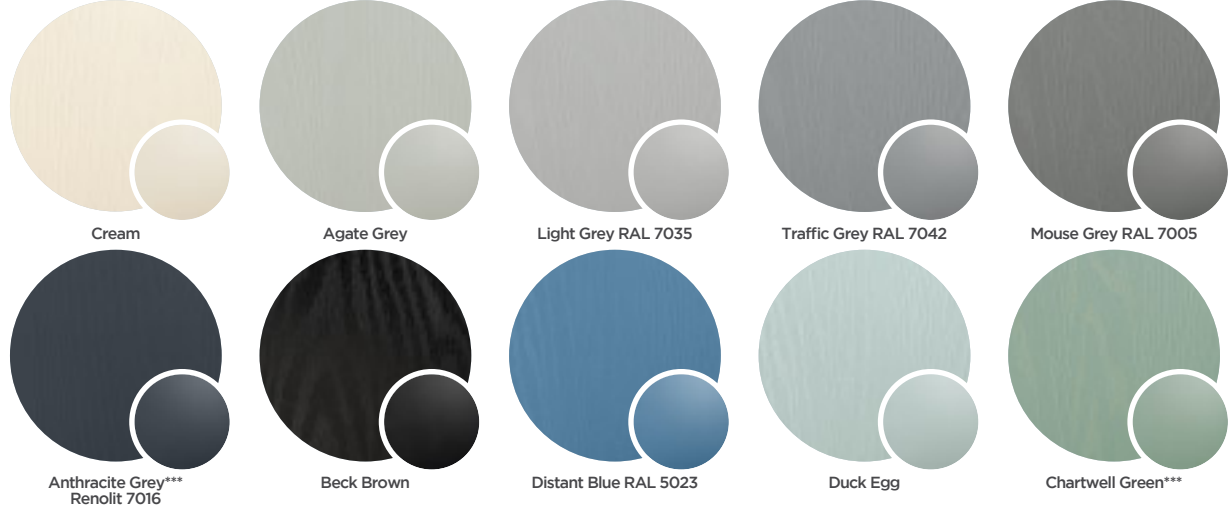

*All door styles may not be available in 'Standard' or 'Premium' due to availability however the door can be painted to the closest RAL of the standard colour

STANDARD COLOURS

WOODGRAIN COLOURS

PAINTED RAL & RENOLIT COLOURS

PROFILE COLOUR OPTIONS

At Entrance® we offer a wide selection of profile colour options along with the option of Ovolo for the traditional sculptured look or Chamfered for a more modern, clean look of frame styles.