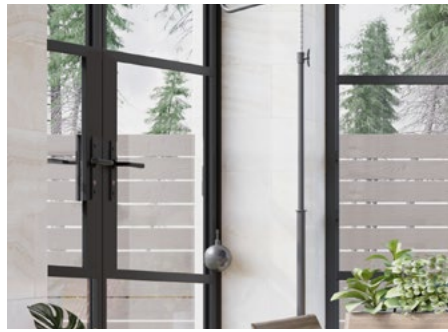

MOD Heritage Doors

The 21st century take on Art Deco styling delivers high-end aesthetics.

MOD Heritage Doors take design cues from steel-framed glazing and use energy efficient aluminium frames to create high-performance doors with an architectural aesthetic.

Characterised by steel-look astragal bars, MOD Heritage Doors offer nostalgia and classic style that stands the test of time, perfect for homeowners looking to create a captivating feature.

Heritage doors suit all home types and finishes – classic brick, local stone, white render or even painted walls, bringing elegance and style. New and old, contemporary

and traditional, this heritage styling will never age.

MOD Heritage Doors can be used as a back door, leading out onto the garden – and look stunning when used in conjunction with MOD Heritage windows. For a 'New York loff' aesthetic, choose MOD Heritage Doors as a design feature, creating a wall of Art Deco glazing, with slim sightlines for the natural light to flood through.

air MOD Heritage Doors perfectly blend form and function, offering the high specification standards that the air brand is known for and the luxurious finish that homeowners and architects want from their glazing choices.