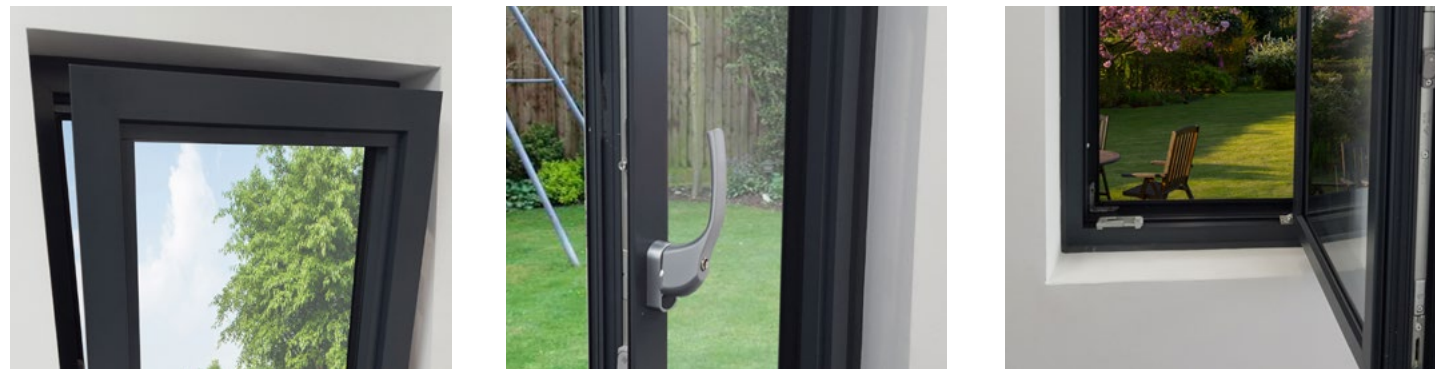

MOD Tilt & Turn

air MOD Tilt & Turn aluminium windows offer a feature that's easy to operate and maintain, whilst providing impressive style.

air MOD Tilt & Turn windows have been expertly engineered to offer form as well as function. Easy to operate, clean and maintain, air MOD Tilt & Turn windows have been made with you in mind.

The sleek and stylish windows have been designed to open in ways that suit your needs as they can either turn fully inwards or tilt slightly. Turning the window allows them to be fully opened inwards from the side, for wide openings and easy cleaning.

Tilting the window means the window slightly opens inwards from the top, for ventilation all year round.

The strength and rigidity of the frames means they can hold larger expanses of glass for optimum levels of natural light flooding the indoors. MOD Tilt & Turn windows feature fully concealed hinges and gearing for a minimalist look. Much like the rest of the air range, our tilt & turn aluminium windows are resistant to rotting, warping or fading, and will look stunning for years to come.

Sizes available up to 1400mm (w) and 2400mm (h) for a one pane single opener. Fixed frames are available in large sizes.