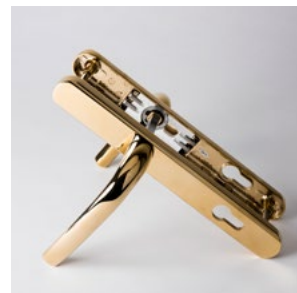

# Door Handle Options

Stylish and ergonomic door handles that not only look captivating but offer the easiest operation whilst maintaining ultimate security levels for your home.

Designed to offer the perfect finishing touches for your new door, MOD series door handles are available in a range of captivating finishes to match the handles and hardware of your MOD Series windows.

Each handle is engineered, designed and tested to deliver impressive durability, lasting aesthetics and the smoothest operation for years to come.

Our standard handle range suites with the most popular window handle colours and is available in six individual finishes: White, Black, Chrome, Silver, Gold and Brushed Stainless Steel.

For added style you can choose a Pear Drop or Monkey Tail handle from our Heritage Range.

## Standard Handles

White

Chrome

Black

Silver

Gold

Brushed Stainless  
(only available as Lever/Level)